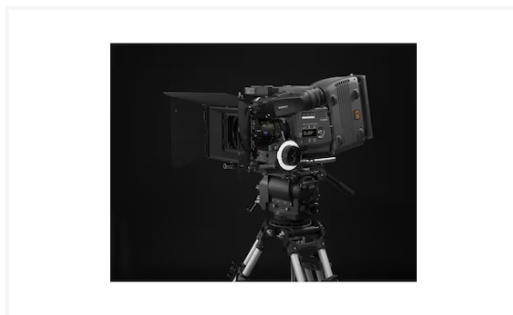

© 2004 - 2026 Sony Corporation. All rights reserved. Reproduction in whole or in part without written permission is prohibited. Features and specifications are subject to change without notice. The values for mass and dimension are approximate. All trademarks are the property of their respective owners.