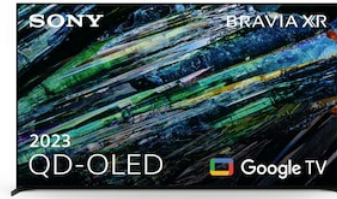

FWD-77A95L

77" Sony BRAVIA OLED 4K HDR
Display with Google TV,
including 3 years PrimeSupport

Features

World wide colours

Our brightest and widest shades and hues, all beautifully displayed on a QD-OLED screen powered by Cognitive Processor XR™

Contrast. Unsurpassed.

Pure blacks bring out extraordinary detail and depth. With Cognitive Processor XR™, the expressive power of QD-OLED is maximised.

Pure blacks. Absolute brightness. Supreme contrast.