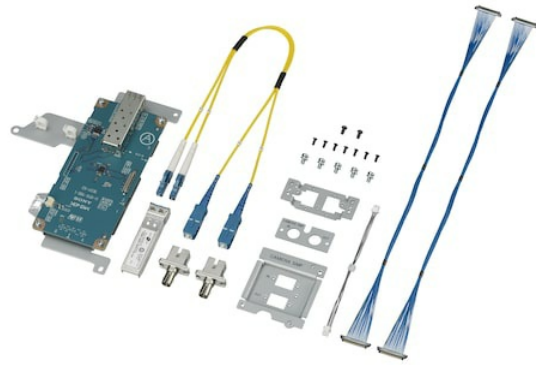

### Single Mode Fibre Extension Kit

#### Single Mode Fibre Extension Kit

The HDCU-SM30 Single Mode Fibre Extension Kit is an optional board for the HDCU-3100/3170 Camera Control Unit. It allows the CCU to be directly connected on Single Mode Fibre (SMF), maintaining high picture quality across cable runs of up to 10,000m.

The HKCU-SM30 is compatible with the Sony HDCU-3100 and HDCU-3170 Camera Control Units, that offer exceptional imaging performance, mobility and versatility to satisfy today's demanding live production requirements.

#### HDCU-3170

IP capable Triax Camera Control Unit