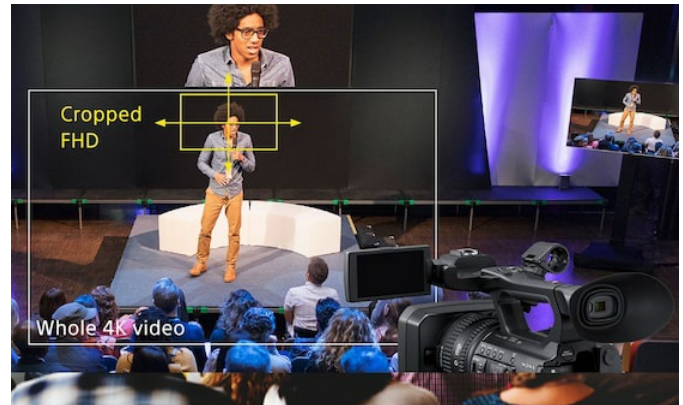

REA-L0500

Focus Area Cropping License for Edge Analytics Appliance

Overview

The REA-L0500 optional license activates the Focus Area Cropping feature for the REA-C1000 Edge Analytics Appliance.

Focus Area Cropping allows an image frame captured by a single camera to be viewed simultaneously as two different output images. The user can select a smaller Full HD image as a cutout from the main wide-angle 4K image, for example to show the presenter's head in close-up. In addition the cropped area can be selected as static or dynamic to follow the presenter's movements.