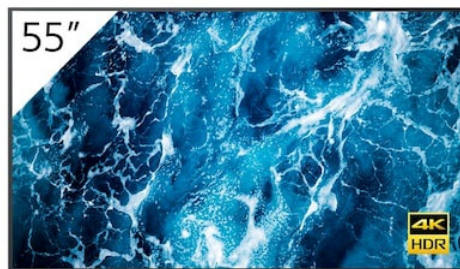

## FWD-55X70G/T

55" BRAVIA 4K Ultra HD, HDR,  
LED Professional Display