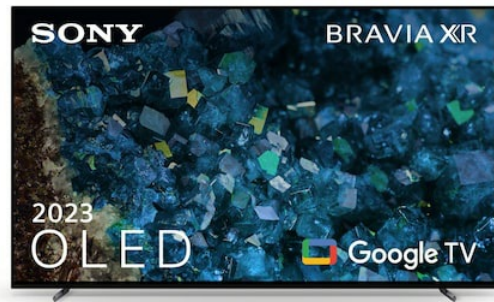

FWD-77A80L

77" BRAVIA 4K HDR OLED Display
with Google TV, including 3 years
PrimeSupport

Overview

Bring the cinema home in bright, beautiful detail. This is the Sony BRAVIA A80L OLED TV.

From the latest Hollywood blockbusters to classics, everything on the A80L is incredibly realistic. We've paired our stunning new OLED panel with XR OLED Contrast Pro to boost the colour and contrast like never before, and it's this juxtaposition of rich colour and crisp, true blackness that makes the important elements stand out.