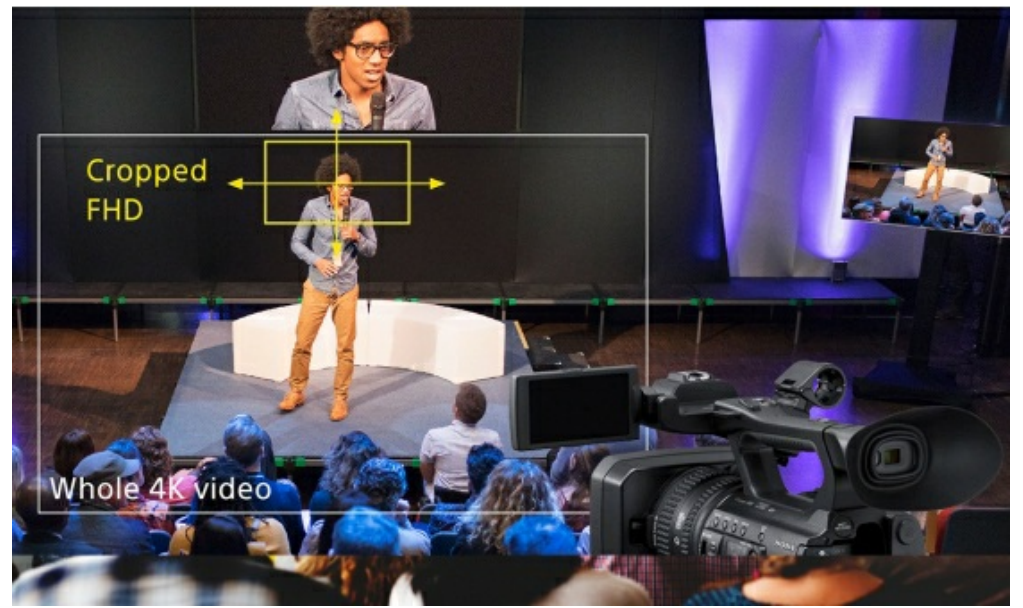

## REA-L0500

The REA-L0500 optional license activates the Focus Area Cropping feature for the REA-C1000 Edge Analytics Appliance.

Focus Area Cropping allows an image frame captured by a single camera to be viewed simultaneously as two different output images. The user can select a smaller Full HD image as a cutout from the main wide-angle 4K image, for example to show the presenter's head in close-up. In addition the cropped area can be selected as static or dynamic to follow the presenter's movements.