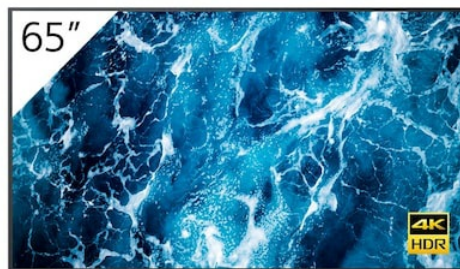

## FWD-65X70G/T

65" BRAVIA 4K Ultra HD, HDR,  
LED Professional Display