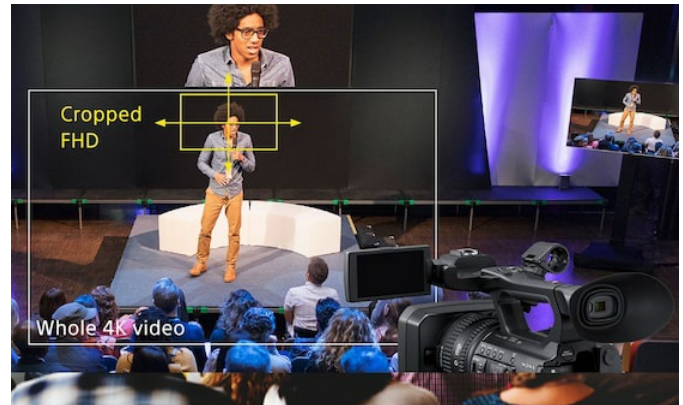

### Overview

The REA-L0500 optional license activates the Focus Area Cropping feature for the REA-C1000 Edge Analytics Appliance.

Focus Area Cropping allows an image frame captured by a single camera to be viewed simultaneously as two different output images. The user can select a smaller Full HD image as a cutout from the main wide-angle 4K image, for example to show the presenter's head in close-up. In addition the cropped area can be selected as static or dynamic to follow the presenter's movements.