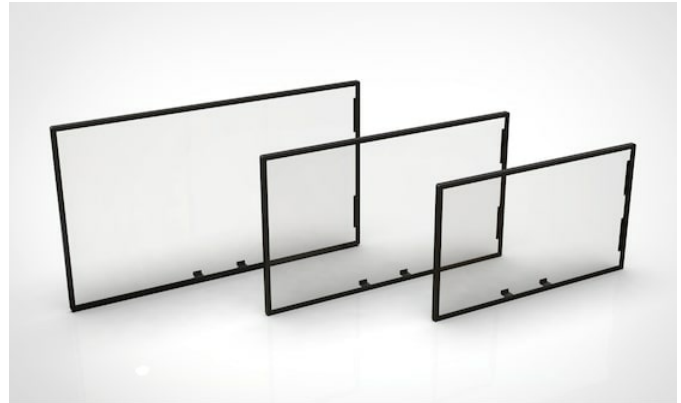

## Multi-Touch Overlay Kit (STP-IR200 Series)

Multi-touch overlay kit for 55",  
65" and 75" (diag.) BRAVIA 4K  
Professional Displays