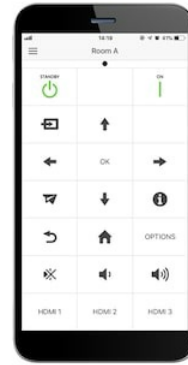

WQF-IPR1

IP remote control solution for 4K Professional Displays

Overview

Control functions of Professional Displays with iOS/Android portable devices.

Remotely control the functions of BRAVIA 4K Professional Displays using your tablet or smartphone (iOS/Android) by downloading from the Apple App Store or Google Play.

This easy-to-use app lets you switch the display's power on or off, select an input source and launch other applications.

Several different 4K Professional Displays can be controlled independently using just one portable device.

Features

Control your 4K Professional Display remotely

Use your tablet or smartphone (iOS/Android) to control functions of your 4K Professional Display remotely.

Control mutiple displays

Several Professional Displays can be registered to a single portable device and controlled independently.

Switch power and input source

Use your device to switch display power on or off, and select an input source.