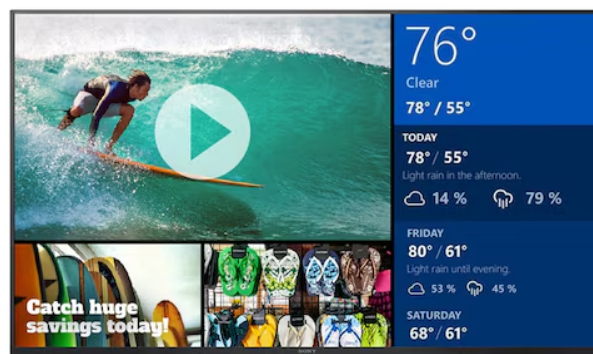

WQ-BS1

Digital Signage application for 4K Professional Displays

Overview

Easily manage digital signage for networked 4K Professional Displays

This application makes it quick, simple and cost-effective to schedule, present and manage high-quality digital signage using 4K Professional Displays - with no additional media players or set-top boxes needed.

It's ideal for presenting attractive, informative visual content in retail spaces and hotel reception areas, visitor attractions, educational and corporate environments.

Deliver video and still images to networked Professional Displays. Features include management of displays, power schedule management, content playlists, scheduled delivery management and content interrupt.

Features

No set-top box needed

Use your 4K Professional Display as a fully-featured digital signage solution, with no need for costly set-top boxes, media players or additional hardware.

Standalone or multi-screen signage

Use a single professional display for standalone signage - or instantly distribute and manage networked content across up to 600 screens, on premises or at other locations.

Play photo, video and HTML5 content

Effortlessly display photos, video clips and HTML5 media content. Choose optional animation effects for professional-looking transitions between scheduled content.

Power Schedule Management

Create and manage schedules for switching displays on and off by specifying date, day of the week and time.

Playlist management

Create and manage playlists containing video, still images and HTML content. Playlists can be previewed on a test display before networked playback.

Schedule delivery management

Create and manage delivery schedules, specifying playback by date, day of the week and time.

Event log

Monitor event logs, display state transitions and content playback results.

Interrupt deliver

Interrupt scheduled playback to deliver content at irregular times, such as during emergencies.