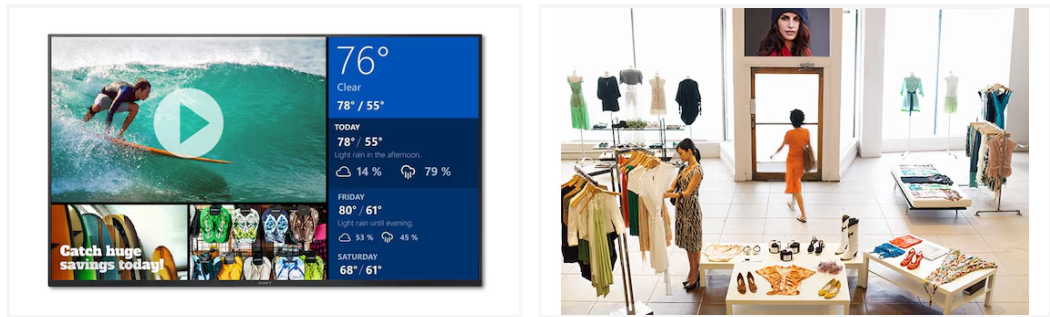

Gallery

© 2004 - 2026 Sony Corporation. All rights reserved. Reproduction in whole or in part without written permission is prohibited. Features and specifications are subject to change without notice. The values for mass and dimension are approximate. All trademarks are the property of their respective owners.