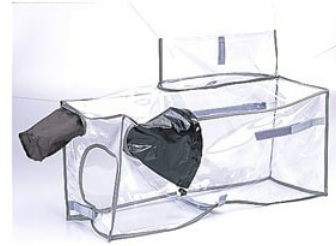

LCR-1

CAMERA RAIN COVER (VINYL)

Overview

Transparent material used to operate camera and VTR switches with the LCR-1/1 on

Gallery