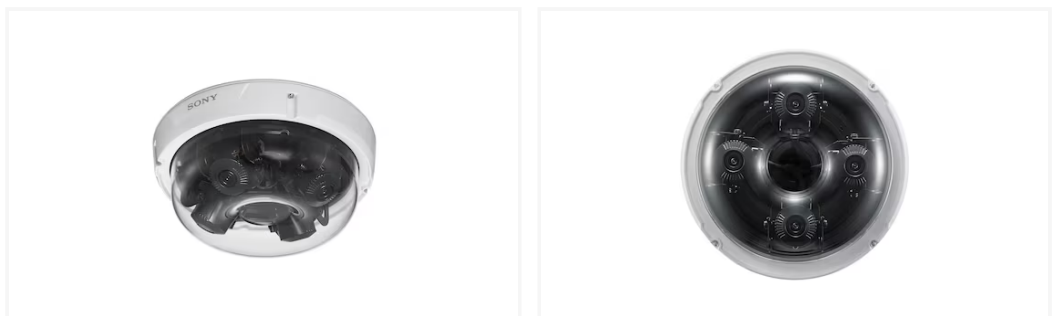

General

Safety Regulations	IEC60950-1 (CB), UL60950-1 VCCI (Class A), FCC (Class A), IC (Class A) Emission: EN55032 (Class A) Immunity: EN50130-4 Emission: AS/NZS CISPR32 (Class A) EMC-TR

Supplied Accessories	Top mounting plate (1) Power & IO cable (1) Screw driver (1) Screw (M6 x3) Screw (M5 x3) Screw (M4 x3) Wall plug (M5 x3) Safety Regulations (1) Warranty booklet (1) Operating Instructions - Download site Information (1)

*1

The values for dimensions are approximate.

Gallery

© 2004 - 2026 Sony Corporation. All rights reserved. Reproduction in whole or in part without written permission is prohibited. Features and specifications are subject to change without notice. The values for mass and dimension are approximate. All trademarks are the property of their respective owners.