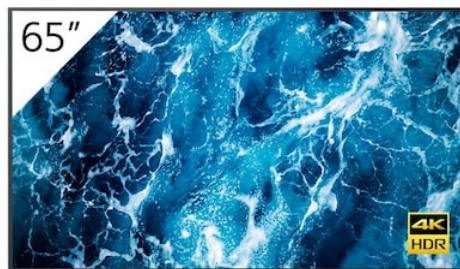

FWD-65X70G/T

65" BRAVIA 4K Ultra HD, HDR,
LED Professional Display

Overview

High quality 4K HDR images with TRILUMINOS Display

Make business more entertaining with the FWD-65X70G/T 65" BRAVIA Professional Display that combines lifelike 4K HDR image quality with easy operation, flexible networking/control and smart content sharing.

Optimised for professional applications, the BRAVIA FWD-65X70G/T delivers richly coloured, high-contrast 4K HDR images, while 4K X-Reality PRO upscales lower-resolution images closer to true 4K quality.