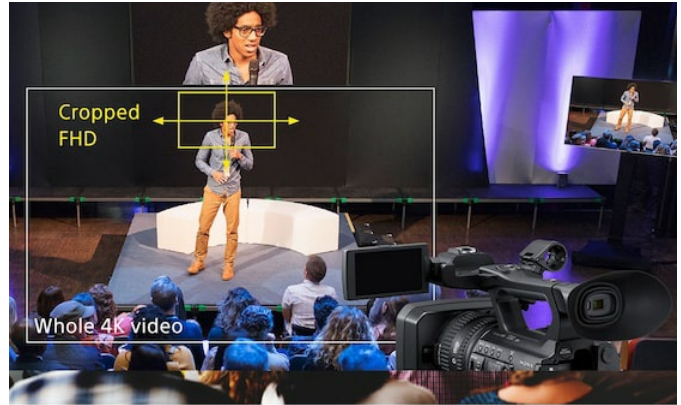

REA-L0500

Focus Area Cropping License for Edge Analytics Appliance

Overview

The REA-L0500 optional license activates the Focus Area Cropping feature for the REA-C1000 Edge Analytics Appliance.

Focus Area Cropping allows an image frame captured by a single camera to be viewed simultaneously as two different output images. The user can select a smaller Full HD image as a cutout from the main wide-angle 4K image, for example to show the presenter's head in close-up. In addition the cropped area can be selected as static or dynamic to follow the presenter's movements.