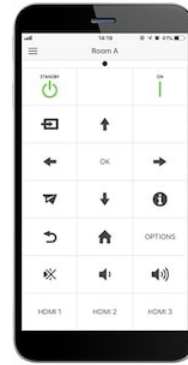

WQF-IPR1

IP remote control solution for 4K Professional Displays

Overview

Control functions of Professional Displays with iOS/Android portable devices.

Remotely control the functions of BRAVIA 4K Professional Displays using your tablet or smartphone (iOS/Android).

This easy-to-use app lets you switch the display's power on or off, select an input source and launch other applications.

Several different 4K Professional Displays can be controlled independently using just one portable device.

Features

Control your 4K Professional Display remotely

Use your tablet or smartphone (iOS/Android) to control functions of your 4K Professional Display remotely.

Control multiple displays

Several Professional Displays can be registered to a single portable device and controlled independently.

Switch power and input source

Use your device to switch display power on or off, and select an input source.

Launch HTML5 applications