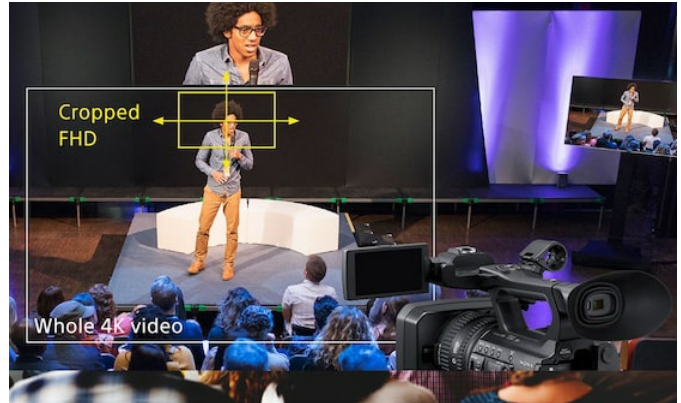

REA-L0500

Focus Area Cropping License for Edge Analytics Appliance

Overview

The REA-L0500 optional license activates the Focus Area Cropping feature for the REA-C1000 Edge Analytics Appliance.

Focus Area Cropping allows an image frame captured by a single camera to be viewed simultaneously as two different output images. The user can select a smaller Full HD image as a cutout from the main wide-angle 4K image, for example to show the presenter's head in close-up. In addition the cropped area can be selected as static or dynamic to follow the presenter's movements.