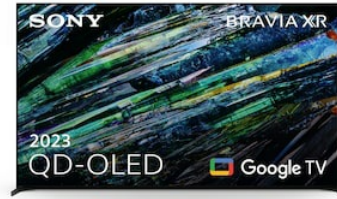

## FWD-55A95L

55" Sony BRAVIA OLED 4K HDR  
Display with Google TV,  
including 3 years PrimeSupport

#### **World wide colours**

Our brightest and widest shades and hues, all beautifully displayed on a QD-OLED screen powered by Cognitive Processor XR™

#### **Contrast. Unsurpassed.**

Pure blacks bring out extraordinary detail and depth. With Cognitive Processor XR™, the expressive power of QD-OLED is maximised.