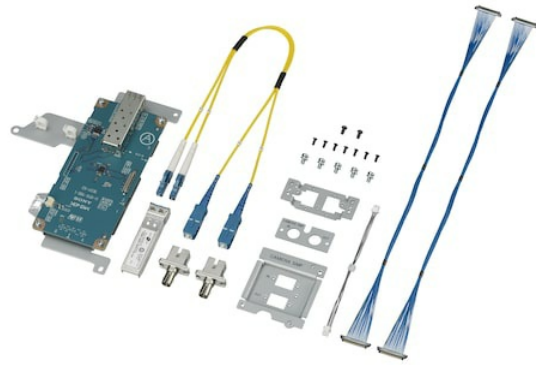

HKCU-SM30

Single Mode Fibre Extension Kit

Overview

Single Mode Fibre Extension Kit

The HDCU-SM30 Single Mode Fibre Extension Kit is an optional board for the HDCU-3100/3170 Camera Control Unit. It allows the CCU to be directly connected on Single Mode Fibre (SMF), maintaining high picture quality across cable runs of up to 10,000m.

The HKCU-SM30 is compatible with the Sony HDCU-3100 and HDCU-3170 Camera Control Units, that offer exceptional imaging performance, mobility and versatility to satisfy today's demanding live production requirements.

Related products

HDCU-3100

IP enabled next generation Camera Control Unit

HDCU-3170

IP capable Triax Camera Control Unit

Gallery