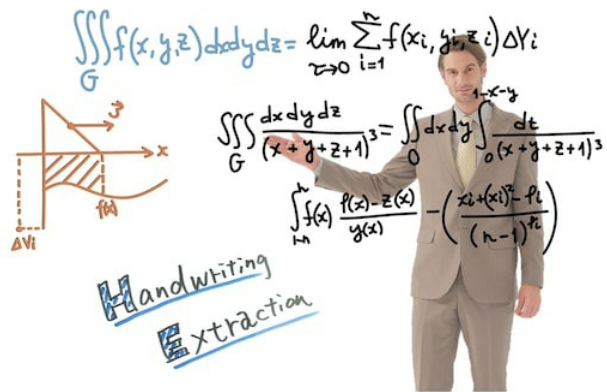

### Handwriting Extraction License for Edge Analytics Appliance

### Overview

The REA-L0100 optional license activates the handwriting extraction feature for the REA-C1000 Edge Analytics Appliance.

Handwriting extraction uses AR (Augmented Reality) techniques to ensure that words and diagrams written on a white board or black board remain in full view of the audience. Handwritten text, sketches and diagrams are automatically recognised, extracted and displayed as a real-time overlay that ‘floats’ in front of the presenter. Even if the speaker is standing directly in front of the board, their ideas and thinking processes are always accessible to the audience. Viewers watching the presentation in a far location can become immersed in the content too, as the presenter is overlaid and the content is never compromised. You can download extracted text with JPEG file on the laptop.