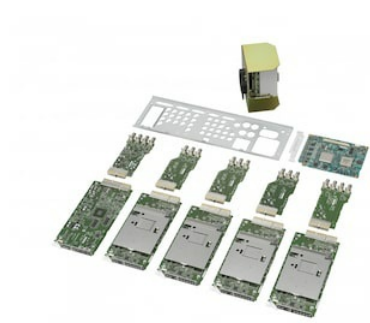

HKC-P3300

Upgrade kit for HDC-3300R/HDCU-3300R and to support Progressive Scanning

Overview

The HKC-P3300 is an upgrade kit for HDC-3300/HDCU-3300 and HDC-3300R/HDCU-3300R to support Progressive Scanning