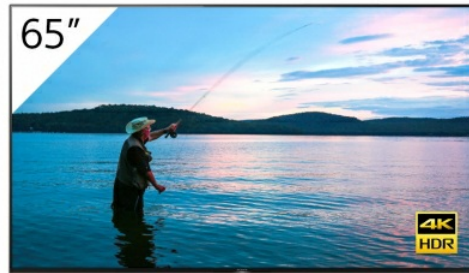

FWD-65X95H/T

65" BRAVIA 4K Ultra HD HDR
Professional Display

Overview

Take your business to a whole new level with the FWD-65X95H/T Professional BRAVIA display that unites exquisite pictures and sound in our finest 4K HDR professional display, and a premium flush design that keeps your audience focused on your message without distractions.

Display Specifications

Screen Size for WEB (diagonal, cm, integer or 1st decimal)	164 cm
Backlight Type	Direct (Full Array LED)
Display Resolution (H x V, pixels)	3840 x 2160
Screen Size (inch, measured diagonally)	65" (64.5")
Viewing Angle (Right/Left)	178 (89/89) degree
Viewing Angle (Up/Down)	178 (89/89) degree
Display Resolution	QFHD
Aspect Ratio	16:09