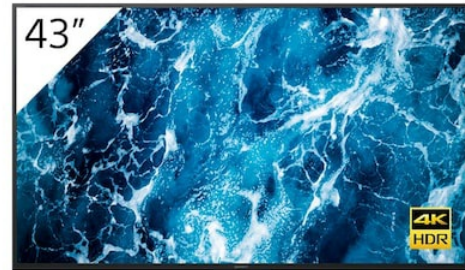

FWD-43X70G/T

43" BRAVIA 4K Ultra HD, HDR,
LED Professional Display

Overview

High quality 4K HDR images with TRILUMINOS Display

Make business more entertaining with the FWD-43X70G/T 43" BRAVIA Professional Display that combines lifelike 4K HDR image quality with easy operation, flexible networking/control and smart content sharing.

Optimised for professional applications, the BRAVIA FWD-43X70G/T delivers richly coloured, high-contrast 4K HDR images, while 4K X-Reality PRO upscales lower-resolution images closer to true 4K quality.