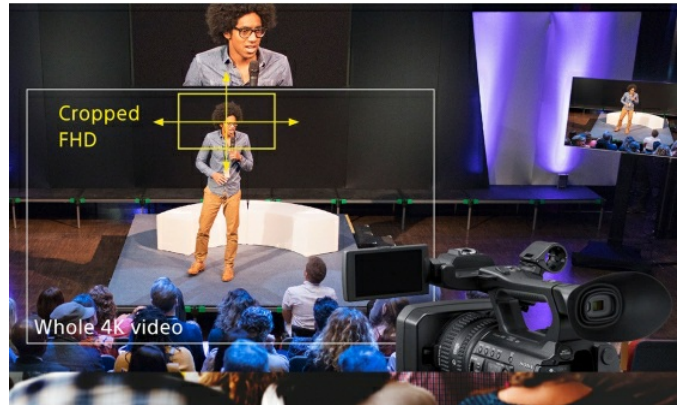

REA-L0500

Focus Area Cropping License for Edge Analytics Appliance

Overview

The REA-L0500 optional license activates the Focus Area Cropping feature for the REA-C1000 Edge Analytics Appliance.

Focus Area Cropping allows an image frame captured by a single camera to be viewed simultaneously as two different output images. The user can select a smaller Full HD image as a cutout from the main wide-angle 4K image, for example to show the presenter's head in close-up. In addition the cropped area can be selected as static or dynamic to follow the presenter's movements.