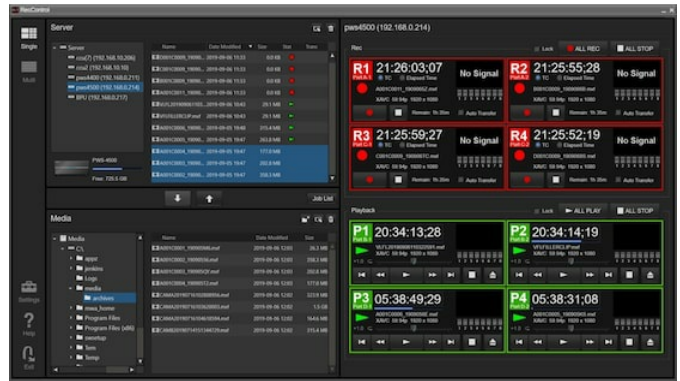

## PWA-RCT1

Recording Control Software for  
PWS-4500, HKCU-REC55 and  
HKCU-REC50

### Overview

#### **Flexibility and control for the PWS-4500, HKCU-REC55 and HKCU-REC50**

The PWA-RCT1 is a software for running applications that provides useful method for controlling multiple units of the PWS-4500 4K/HD Live Production Server, and HKCU-REC55/REC50 CCU Recording Option\* – triggering rec/stop/play/file transfer from a single PC with an intuitively operational GUI.

The PWA-RCT1 adds increased operational flexibility to both the PWS-4500 and HKCU-REC55/REC50, so that it can be offered as an easy-to-use multi-port 4K/HD production recorder for a wide variety of production applications.