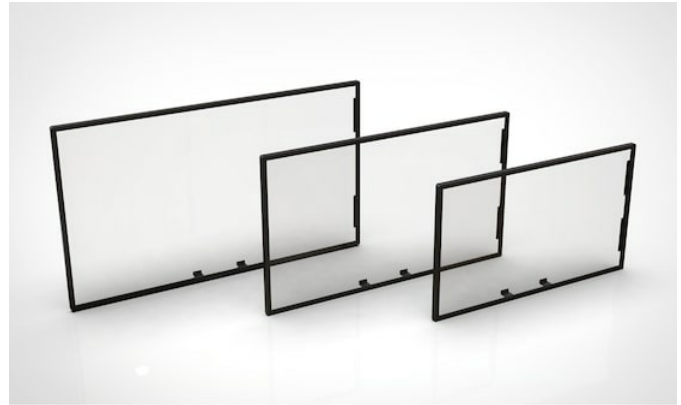

## Multi-Touch Overlay Kit (STP-IR200 Series)

Multi-touch overlay kit for 55",  
65" and 75" (diag.) BRAVIA 4K  
Professional Displays

#### **Effortless screen interaction at your fingertips**

Available to match screen sizes from 55 in up to 75 in (diag.), these slim and light, easy-to-fit overlay kits transform BRAVIA 4K Professional Displays into a multi-touch-enabled interactive screen.