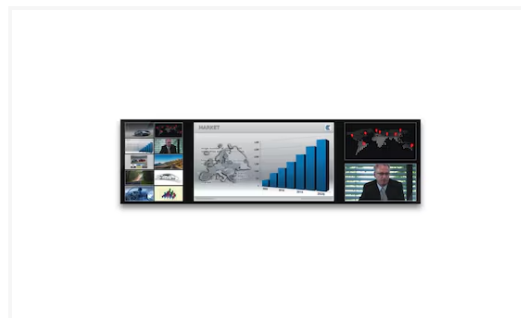

Related products

PCS-XG77H

High Definition
Videoconferencing System

PCS-XG100H

Full HD High Definition
Videoconferencing System

PCS-XG77S

HD Videoconferencing
System (codec only)

PCS-XG100S

Full HD Videoconferencing
System (codec only)

PWA-VP100

Vision Presenter Software
Solution

PWA-VP101

Software Utility Tool

PWA-VP100K3

Vision Presenter software &
HP workstation kit

PWA-VP100K2

Vision Presenter software &
HP workstation kit

PWA-VP100K1

Vision Presenter software &
HP workstation kit

Gallery

© 2004 - 2026 Sony Corporation. All rights reserved. Reproduction in whole or in part without written permission is prohibited. Features and specifications are subject to change without notice. The values for mass and dimension are approximate. All trademarks are the property of their respective owners.