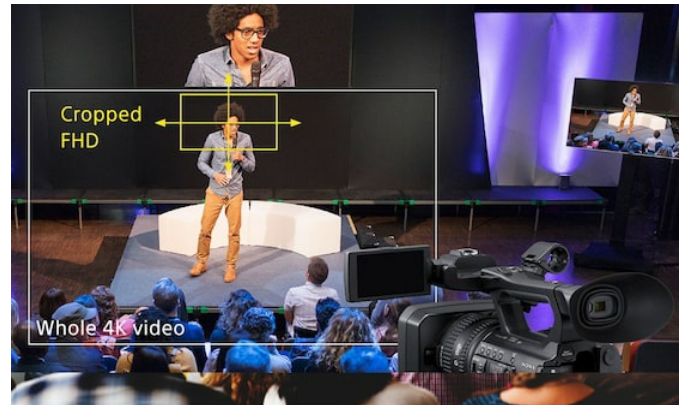

#### Overview

The REA-L0500 optional license activates the Focus Area Cropping feature for the REA-C1000 Edge Analytics Appliance.

Focus Area Cropping allows an image frame captured by a single camera to be viewed simultaneously as two different output images. The user can select a smaller Full HD image as a cutout from the main wide-angle 4K image, for example to show the presenter's head in close-up. In addition the cropped area can be selected as static or dynamic to follow the presenter's movements.