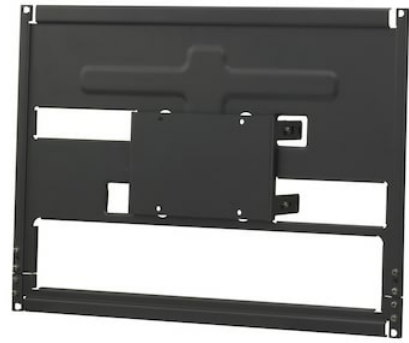

MB-529

Rack-Mount Bracket

Overview

8U size Rack-Mount Bracket for LMD-2050W and LMD-2030W

Gallery