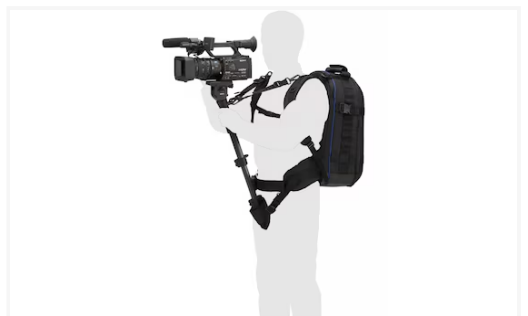

LCS-BP1BP

Soft Backpack Style Carrying Case

Overview

Even a compact camcorder when combined with a full set of batteries and other accessories can add up to a significant amount of weight. The LCS-BP1P is a truly ergonomic solution that makes it easy to carry around a full set of kit while still keeping your hands free. It also has numerous special features specifically created to meet the unique needs of professional camcorders users. For example, its strapping can help brace an optional VCT-SP1BP camera support.

The LCS-BP1BP's main compartment can carry any HDV or DVCAM hand-held or semi-shoulder-mount camcorder with a generous amount of supplied padding to ensure the camcorder is held securely and comfortably. Even the interior colour is carefully chosen to be a bright yellow that makes it easier to find items even in low light. There are also a number protective pouches within the compartment designed to hold batteries, wide conversion lenses and other accessories. Plus a detachable side case. You can even store a notebook computer in a specially designed side pocket and a protective rain cover for the backpack is supplied as standard.

Despite all the equipment it can store, the LCS-BP1BP fully complies with standard carry-on regulations for international air travel.

Dimensions: (Approx) 265 x 520 x 280mm (W x H x D)

Weight: (Approx) 2300g