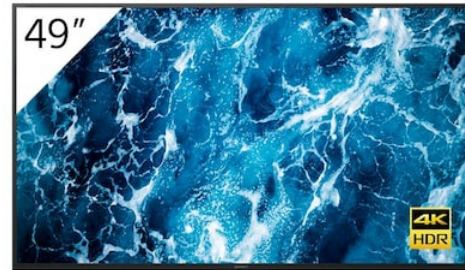

## FWD-49X70G/T

49" BRAVIA 4K Ultra HD, HDR,  
LED Professional Display