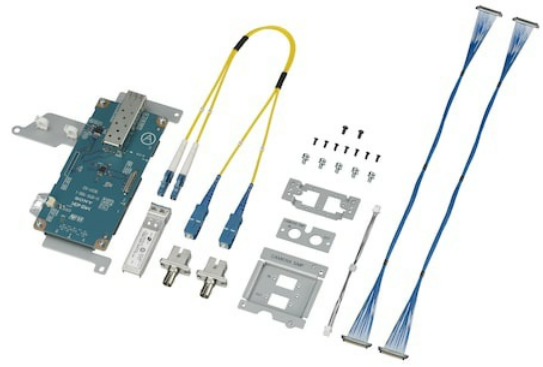

## HKCU-SM30

### Single Mode Fibre Extension Kit

#### **Single Mode Fibre Extension Kit**

The HDCU-SM30 Single Mode Fibre Extension Kit is an optional board for the HDCU-3100/3170 Camera Control Unit. It allows the CCU to be directly connected on Single Mode Fibre (SMF), maintaining high picture quality across cable runs of up to 10,000m.

The HKCU-SM30 is compatible with the Sony HDCU-3100 and HDCU-3170 Camera Control Units, that offer exceptional imaging performance, mobility and versatility to satisfy today's demanding live production requirements.