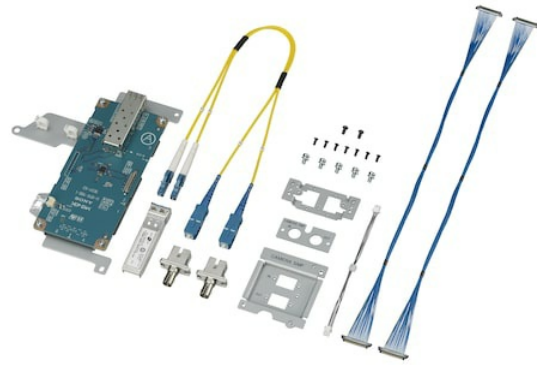

HKCU-SM30

Single Mode Fibre Extension Kit

Overview

Single Mode Fibre Extension Kit

The HDCU-SM30 Single Mode Fibre Extension Kit is an optional board for the HDCU-3100/3170 Camera Control Unit. It allows the CCU to be directly connected on Single Mode Fibre (SMF), maintaining high picture quality across cable runs of up to 10,000m.

The HKCU-SM30 is compatible with the Sony HDCU-3100 and HDCU-3170 Camera Control Units, that offer exceptional imaging performance, mobility and versatility to satisfy today's demanding live production requirements.

Related products

HDCU-3100

IP enabled next generation Camera Control Unit

HDCU-3170

IP capable Triax Camera Control Unit

Gallery