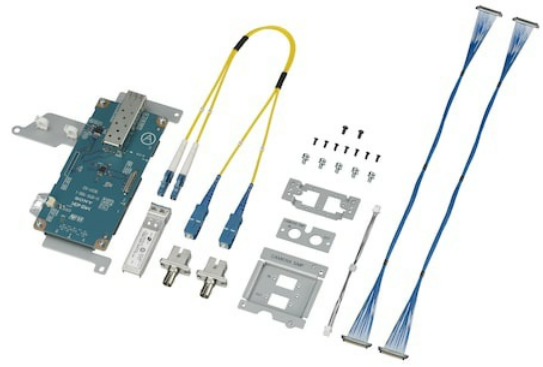

HKCU-SM30

Single Mode Fibre Extension Kit

Overview

Single Mode Fibre Extension Kit

The HDCU-SM30 Single Mode Fibre Extension Kit is an optional board for the HDCU-3100/3170 Camera Control Unit. It allows the CCU to be directly connected on Single Mode Fibre (SMF), maintaining high picture quality across cable runs of up to 10,000m.

The HKCU-SM30 is compatible with the Sony HDCU-3100 and HDCU-3170 Camera Control Units, that offer exceptional imaging performance, mobility and versatility to satisfy today's demanding live production requirements.