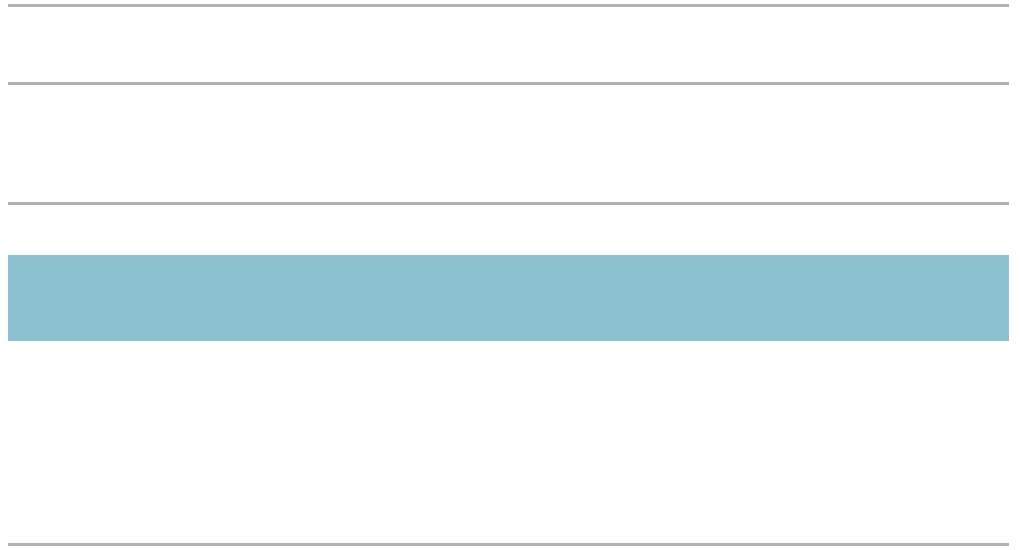

Stylish, compact design

16 programmable presets

Specifications