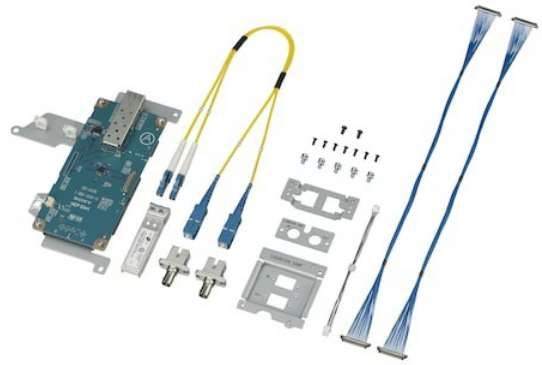

HKCU-SM30

Single Mode Fibre Extension Kit

Overview

Single Mode Fibre Extension Kit

The HDCU-SM30 Single Mode Fibre Extension Kit is an optional board for the HDCU-3100/3170 Camera Control Unit. It allows the CCU to be directly connected on Single Mode Fibre (SMF), maintaining high picture quality across cable runs of up to 10,000m.

The HKCU-SM30 is compatible with the Sony HDCU-3100 and HDCU-3170 Camera Control Units, that offer exceptional imaging performance, mobility and versatility to satisfy today's demanding live production requirements.

Related products

HDCU-3100

IP enabled next generation Camera Control Unit

HDCU-3170

IP capable Triax Camera Control Unit

Gallery