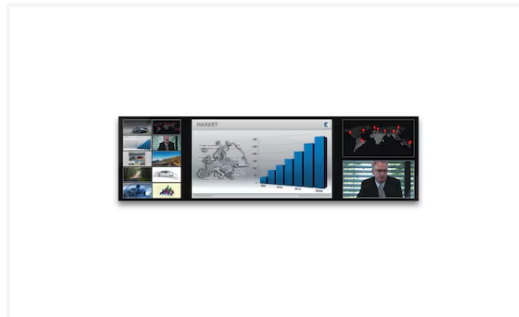

Related products

PCS-XG77H

High Definition
Videoconferencing System

PCS-XG100H

Full HD High Definition
Videoconferencing System

PCS-XG77S

HD Videoconferencing
System (codec only)

PCS-XG100S

Full HD Videoconferencing
System (codec only)

PWA-VP100

Vision Presenter Software
Solution

PWA-VP101

Software Utility Tool

PWA-VP100K3

Vision Presenter software &
HP workstation kit

PWA-VP100K2

Vision Presenter software &
HP workstation kit

PWA-VP100K1

Vision Presenter software &
HP workstation kit

Gallery

© 2004 - 2026 Sony Corporation. All rights reserved. Reproduction in whole or in part without written permission is prohibited. Features and specifications are subject to change without notice. The values for mass and dimension are approximate. All trademarks are the property of their respective owners.