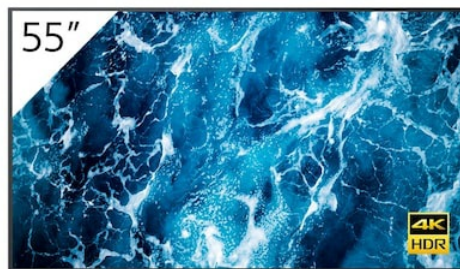

FWD-55X70G/T

55" BRAVIA 4K Ultra HD, HDR,
LED Professional Display

Overview

High quality 4K HDR images with TRILUMINOS Display

Make business more entertaining with the FWD-55X70G/T 55" BRAVIA Professional Display that combines lifelike 4K HDR image quality with easy operation, flexible networking/control and smart content sharing.

Optimised for professional applications, the BRAVIA FWD-55X70G/T delivers richly coloured, high-contrast 4K HDR images, while 4K X-Reality PRO upscales lower-resolution images closer to true 4K quality.