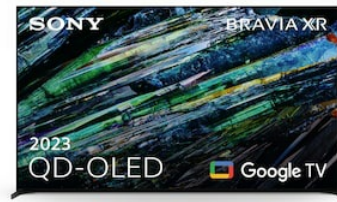

FWD-77A95L

77" Sony BRAVIA OLED 4K HDR
Display with Google TV,
including 3 years PrimeSupport

Features

World wide colours

Our brightest and widest shades and hues, all beautifully displayed on a QD-OLED screen powered by Cognitive Processor XR™

Contrast. Unsurpassed.

Pure blacks bring out extraordinary detail and depth. With Cognitive Processor XR™, the expressive power of QD-OLED is maximised.

Pure blacks. Absolute brightness. Supreme contrast.