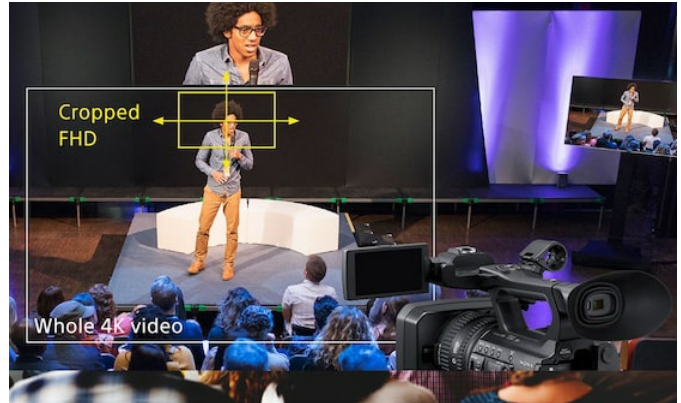

### Overview

The REA-L0500 optional license activates the Focus Area Cropping feature for the REA-C1000 Edge Analytics Appliance.

Focus Area Cropping allows an image frame captured by a single camera to be viewed simultaneously as two different output images. The user can select a smaller Full HD image as a cutout from the main wide-angle 4K image, for example to show the presenter's head in close-up. In addition the cropped area can be selected as static or dynamic to follow the presenter's movements.