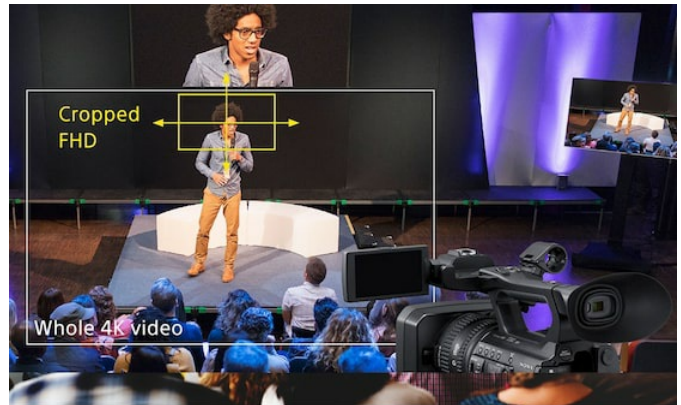

REA-L0500

Focus Area Cropping License for Edge Analytics Appliance

Overview

The REA-L0500 optional license activates the Focus Area Cropping feature for the REA-C1000 Edge Analytics Appliance.

Focus Area Cropping allows an image frame captured by a single camera to be viewed simultaneously as two different output images. The user can select a smaller Full HD image as a cutout from the main wide-angle 4K image, for example to show the presenter's head in close-up. In addition the cropped area can be selected as static or dynamic to follow the presenter's movements.