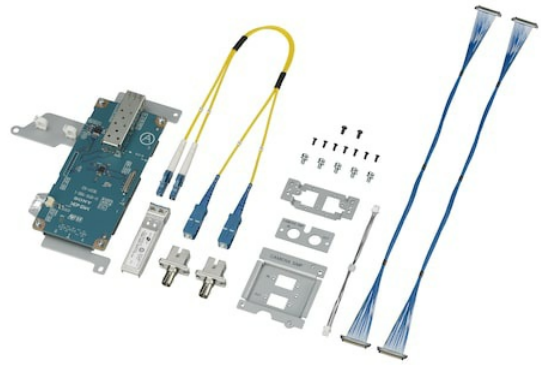

HKCU-SM30

Single Mode Fibre Extension Kit

Overview

Single Mode Fibre Extension Kit

The HDCU-SM30 Single Mode Fibre Extension Kit is an optional board for the HDCU-3100/3170 Camera Control Unit. It allows the CCU to be directly connected on Single Mode Fibre (SMF), maintaining high picture quality across cable runs of up to 10,000m.

The HKCU-SM30 is compatible with the Sony HDCU-3100 and HDCU-3170 Camera Control Units, that offer exceptional imaging performance, mobility and versatility to satisfy today's demanding live production requirements.

Related products

HDCU-3100

IP enabled next generation Camera Control Unit

HDCU-3170

IP capable Triax Camera Control Unit

Gallery