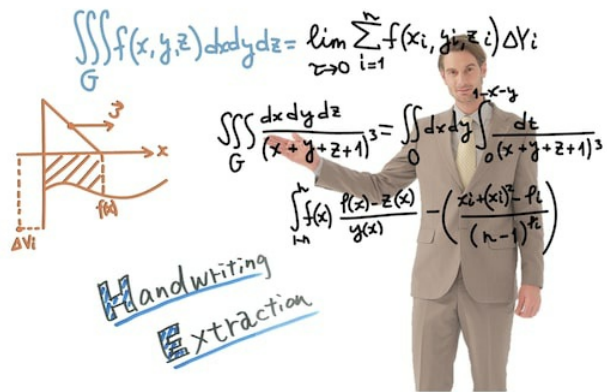

REA-L0100

Handwriting Extraction License for Edge Analytics Appliance

Overview

The REA-L0100 optional license activates the handwriting extraction feature for the REA-C1000 Edge Analytics Appliance.

Handwriting extraction uses AR (Augmented Reality) techniques to ensure that words and diagrams written on a white board or black board remain in full view of the audience. Handwritten text, sketches and diagrams are automatically recognised, extracted and displayed as a real-time overlay that ‘floats’ in front of the presenter. Even if the speaker is standing directly in front of the board, their ideas and thinking processes are always accessible to the audience. Viewers watching the presentation in a far location can become immersed in the content too, as the presenter is overlaid and the content is never compromised. You can download extracted text with JPEG file on the laptop.

Note: This is an activation key for pre-installed software

Note: Handwriting extraction (REA-L0100) can be run simultaneously with PTZ Auto Tracking (REA-L0200), but not with PTZ Auto Framing (REA-L0200).