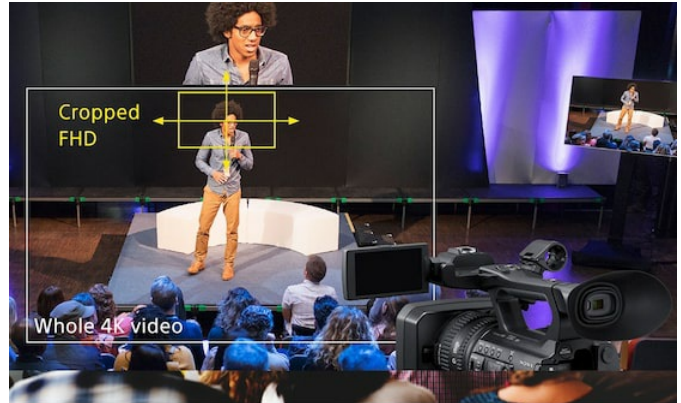

#### Overview

The REA-L0500 optional license activates the Focus Area Cropping feature for the REA-C1000 Edge Analytics Appliance.

Focus Area Cropping allows an image frame captured by a single camera to be viewed simultaneously as two different output images. The user can select a smaller Full HD image as a cutout from the main wide-angle 4K image, for example to show the presenter's head in close-up. In addition the cropped area can be selected as static or dynamic to follow the presenter's movements.