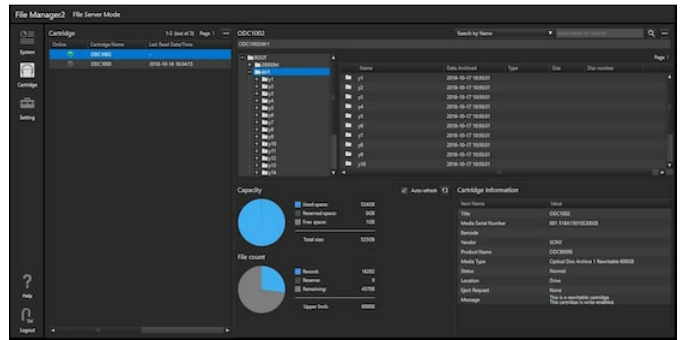

## File Server mode License for FM2

\*Please contact your local sales representative for details.

### Overview

File Server mode License of FM2(FSL) is an option license of File Manager2.

The license enables standard file IO interface of File Manager2 and it can be usable by local or network applications (SMB).