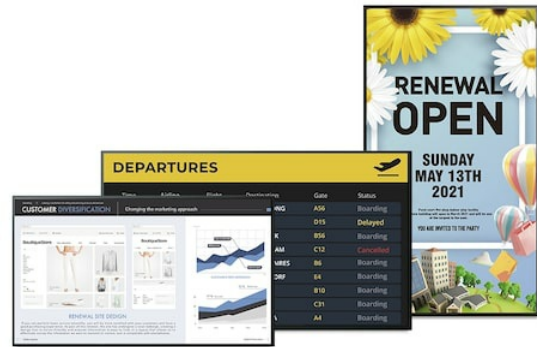

BRAVIA BZ35J Series

Standard 4K Ultra HD HDR
Professional Displays with high
brightness and superb picture
quality in 43” and 50” screen
sizes

Overview

Bright, arresting visuals and easy content sharing

Slim, energy-efficient BRAVIA BZ35J creates extra-bright, sumptuously detailed 4K HDR pictures with an extra-wide viewing angle – adding impact to signage and all your visual communications in business, retail, educational and public environments. It's tailor-made for business with reliable 24/7 operation, productivity-focused apps on board, easy customisation and simple content sharing.