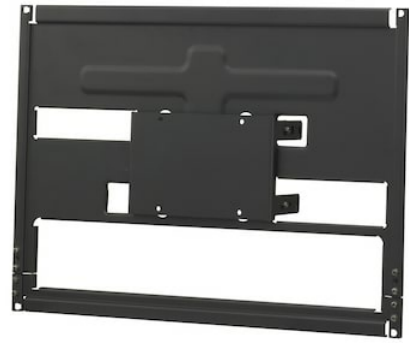

## MB-529

Rack-Mount Bracket

### Overview

8U size Rack-Mount Bracket for LMD-2050W and LMD-2030W