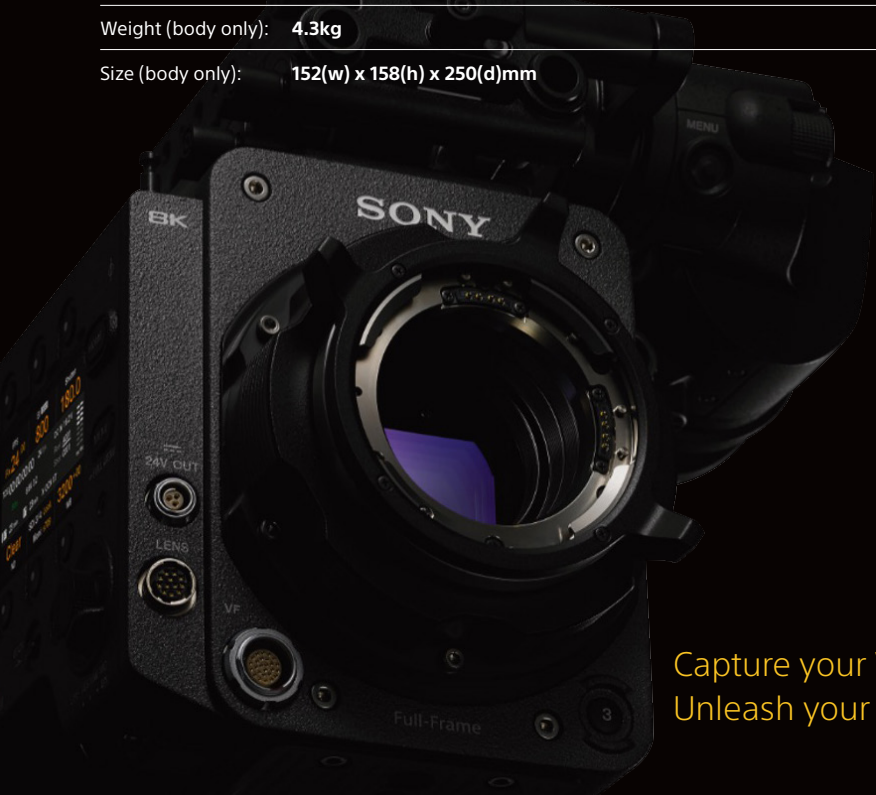

SONY

Recording Formats **VENICE 2**

With its newly developed Full-frame 8.6K sensor, VENICE 2 brings flexibility and creativity to the forefront of image capture. Dual base ISO, 8 step Internal ND system, 16stops of dynamic range and the ability to separate the sensor from the body of the camera by up to 12m (by using the Extension System 2), make it the perfect tool for every sequence.

The Full Frame sensor has the ability to be used in Super 35 mode. With its large variety of imager modes to choose from (Full Frame or Super 35, Spherical or Anamorphic), flexibility is truly in the hands of creators.

Sensor:	Full Frame 25.9mm x 24mm (3:2)
Internal ND:	Clear, 0.3, 0.6, 0.9, 1.2, 1.5, 1.8, 2.1, 2.4
Dual base ISO:	800 and 3200
Recording Formats:	X-OCN XT, X-OCN ST, X-OCN LT, Apple ProRes 4444XQ, 4444, 422HQ
Weight (body only):	4.3kg
Size (body only):	152(w) x 158(h) x 250(d)mm

5.8K 17:9
Resolution: 5792 x 3056
WxH(mm): 24.1 x 12.7
fps: 1-60, 66, 72, 75, 88, 90
License: N/A

5.5K 2.39:1
Resolution: 5480 x 2296
WxH(mm): 22.8 x 9.55
fps: 1-60, 66, 72, 75, 88, 90, 96, 100, 110, 120
License: N/A