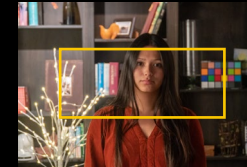

4K 17:9
Resolution: 4096 x 2160
WxH(mm): 24.3 x 12.8
fps: 1-60, 66, 72, 75, 88, 90, 96, 100, 110
License: N/A